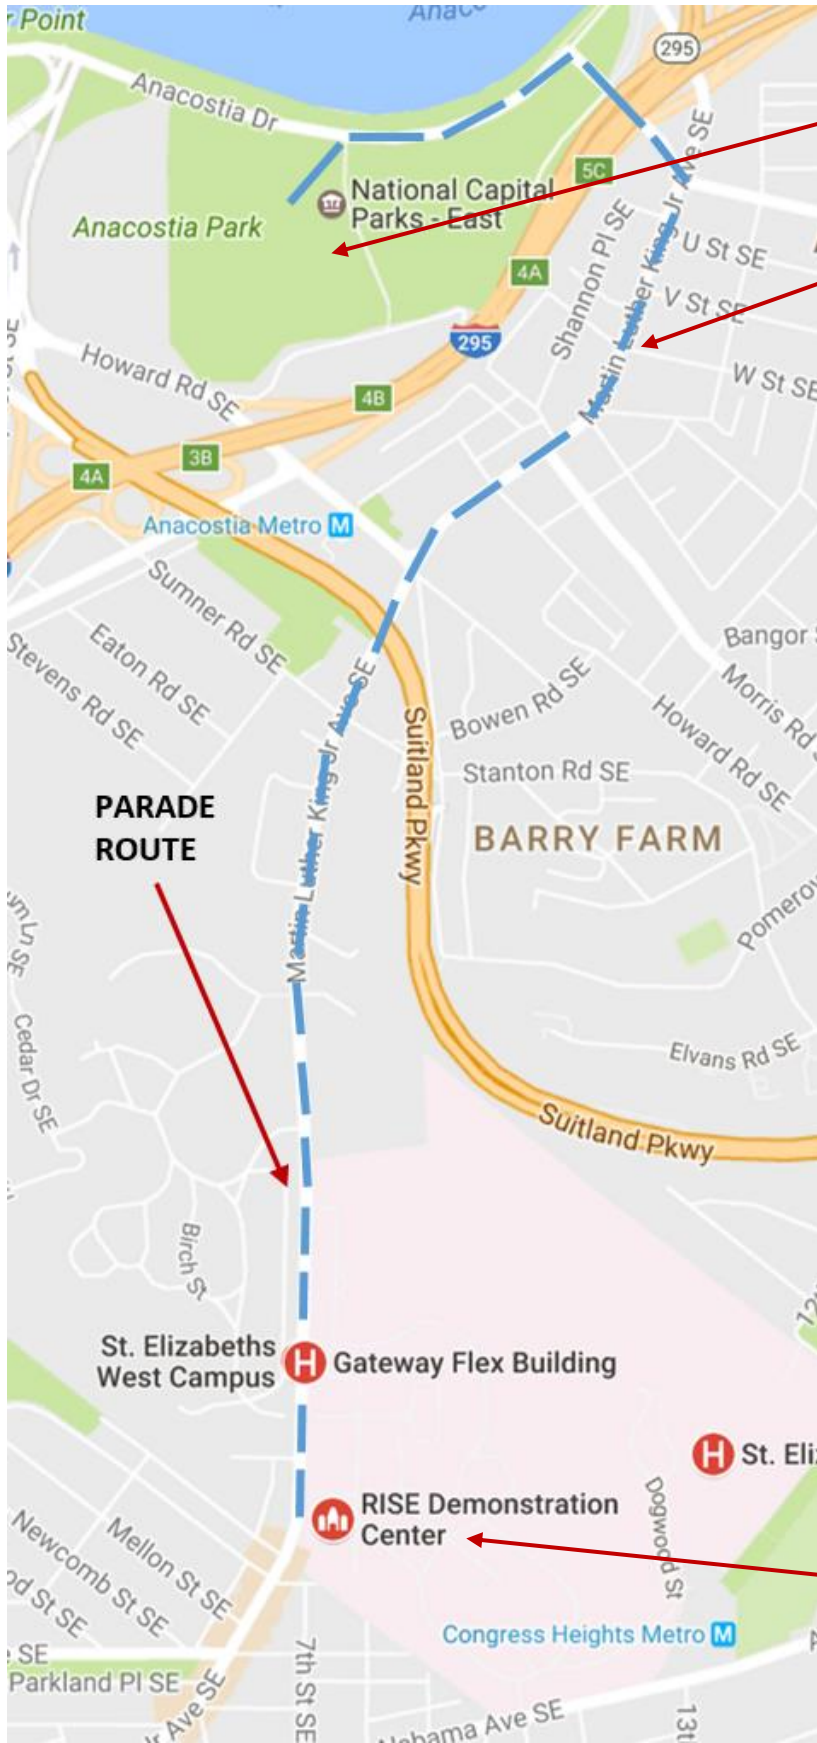

2017 MLK HOLIDAY DC PARADE ROUTE

FESTIVAL & HEALTH FAIR
ANACOSTIA PARK
 Parade Ending Point -- 2:00pm

PARADE REVIEWING STAGE
 MLK Ave & W St SE

STREET CLOSURES

- Milwaukee Street and MLK Ave SE
- Pomeroy Road and MLK Ave SE
- Birney Place and MLK Ave SE
- Sumner Rd and Stanton Rd at MLK Ave SE
- Howard Road and MLK Ave SE
- Talbert Street and MLK Ave SE
- Morris Road and MLK Ave SE
- Chicago Street and MLK Ave SE
- Maple View Place and MLK Ave SE
- Pleasant Street and MLK Ave SE
- W Street and MLK Ave SE
- V Street and MLK Ave SE
- U Street and MLK Ave SE
- Good Hope Road and MLK Ave SE
- 11th Street Bridge and MLK Ave SE

PARADE STAGING AREA
 The R.I.S.E. Center @ St. Elizabeth's
 2700 MLK Ave SE
 Parade Starting Point -- 12:00pm